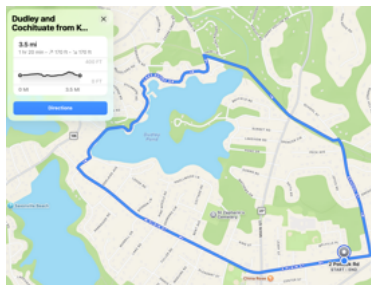

### **RSVP \$13**

Susie and Brad Keys'  
91 E Plain St, Wayland

Continental brunch at the Keys' home 11:00 am to 12:15 pm. Suggested donation of \$13.

Please RSVP. See the following page for RSVP's we've received.

## Sunday Walk

Casual walk around Dudley Pond and Cochituate. Step off at 12:15 pm from Keys' at 91 East Plain Street.

Main loop 3.5 miles with shorter options.